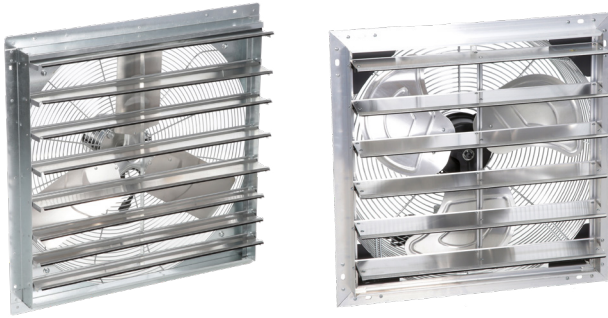

Direct Drive Fans

Low Pressure Shutter Fan

EPRSM Models

1 Year Warranty

Features

- Rear Guard Meets OSHA Standards
- Fully Assembled - Ready to Install
- Totally Enclosed Motor
- Hard Wired unless otherwise indicated

* Models include Plug and Cord. **23005 & 23008 (3-Speed with Pull Chain, Plug, and Cord Included)