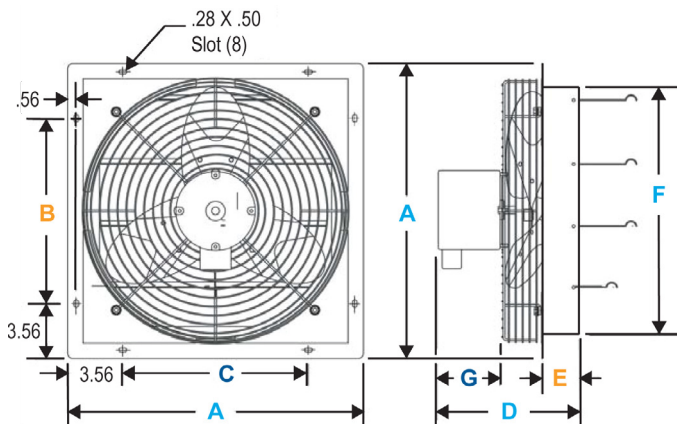

Direct Drive Fans

Low Pressure Shutter Fan

EPRSM Models

1 Year Warranty

Features

- Rear Guard Meets OSHA Standards
- Fully Assembled - Ready to Install
- Totally Enclosed Motor
- Hard Wired unless otherwise indicated

Dimensions

Model	A	B	C	D	E	F	G
EPRSM7	11.13	4	4	8.06	2.38	8	3.00
EPRSM10	13.13	6	6	8.06	2.38	10	3.00
EPRSM12	15.13	8	8	8.06	2.38	12	3.00
EPRSM16	19.13	12	12	9.06	2.38	16	4.00
EPRSM18	21.13	14	14	11.00	2.50	18	4.75
EPRSM20	23.13	16	16	11.00	2.50	20	4.75
EPRSM24	27.13	20	20	12.65	3.00	24	5.00
EPRSM30	33.13	26	26	12.65	3.00	30	5.00

EPRSM

EDP No.	Prop Dia.	Panel Size (Square)	Wall Opening (Square)	0" S.P. CFM	1/8" S.P. CFM	Watts	Motor HP	Volt	F.L. Amp	Max. Sones @ 5'	Ship Wt.
23000	7"	11 1/8"	8 1/2"	121	60	--	1/24	115	1.4	4.8	10
23001	10"	13 1/8"	10 1/2"	611	318	56	1/24	115	1.4	6.6	10
23011*	10"	13 1/8"	11"	496	206	56	1/24	115	0.60	6.6	10
23015*	12"	15 1/8"	12 1/2"	956	856	138	1/24	115	1.26	7.6	12
23002	12"	15 1/8"	13"	815	490	138	1/24	115	1.4	7.6	12
23012*	16"	19 1/8"	16 1/2"	1502	1151	142	1/15	115	1.37	8.0	20
23003	16"	19 1/8"	17"	1216	765	142	1/15	115	1.9	8.0	20
23013*	18"	21 1/8"	19"	1716	1160	145	1/15	115	1.27	8.4	25
23004	18"	21 1/8"	18 1/2"	1877	752	145	1/15	115	1.3	8.4	25
23007*	20"	23 1/8"	20 1/2"	2235	920	150	1/15	115	1.4	9.0	29
23016*	20"	23 1/8"	20 1/2"	1867	1168	150	1/15	115	1.36	9.0	29
23005**	24"	27 1/8"	25"	3214	2015	--	1/4	120	3.5	11.7	48
23008**	30"	33 1/8"	30 1/2"	4970	3510	--	1/4	120	3.5	12.0	54

* Models include Plug and Cord. **23005 & 23008 (3-Speed with Pull Chain, Plug, and Cord Included)